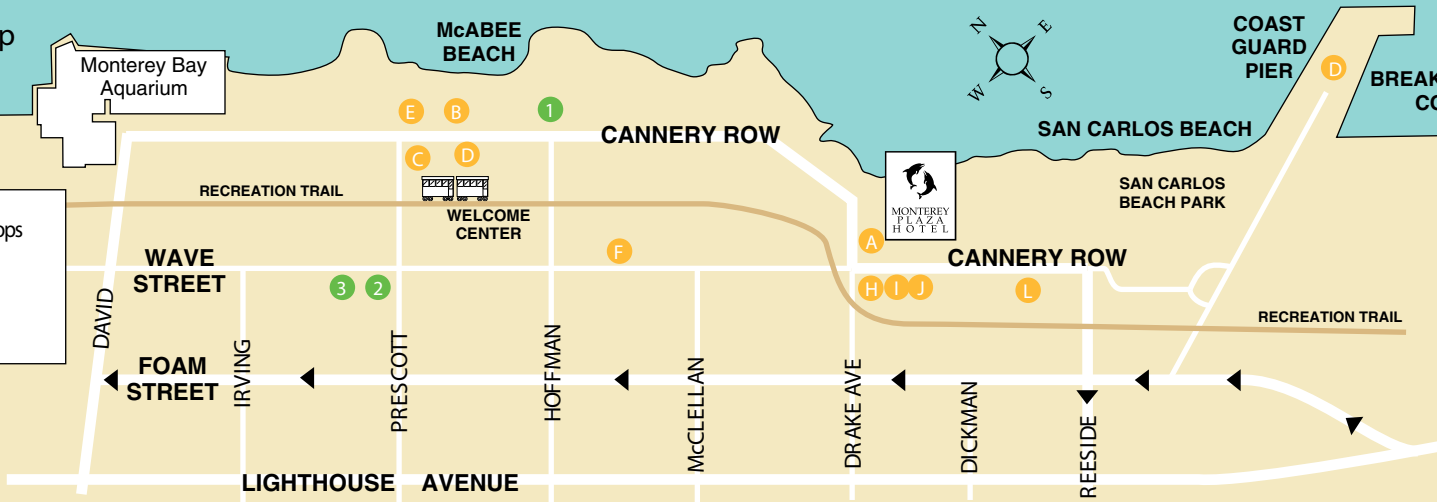

Cannery Row Map

© 2004 KEY Magazine

Restaurants/Coffee Shops

1. Blue Moon
2. The Sardine Factory
3. Whaling Station Inn

Shops/Galleries

Candles & Clay.....	E
Crystal Fox	
Duke & Rosies Western Store.....	C
Entertainment Galleries	B
Body Conxions.....	G
Howard Behrens Gallery	A
Jeweler Studio	
Kinkade National Archive	F
Monterey Rent-A-Roadster	
Sea Otter Center	
Thomas Kinkade Gallery.....	D