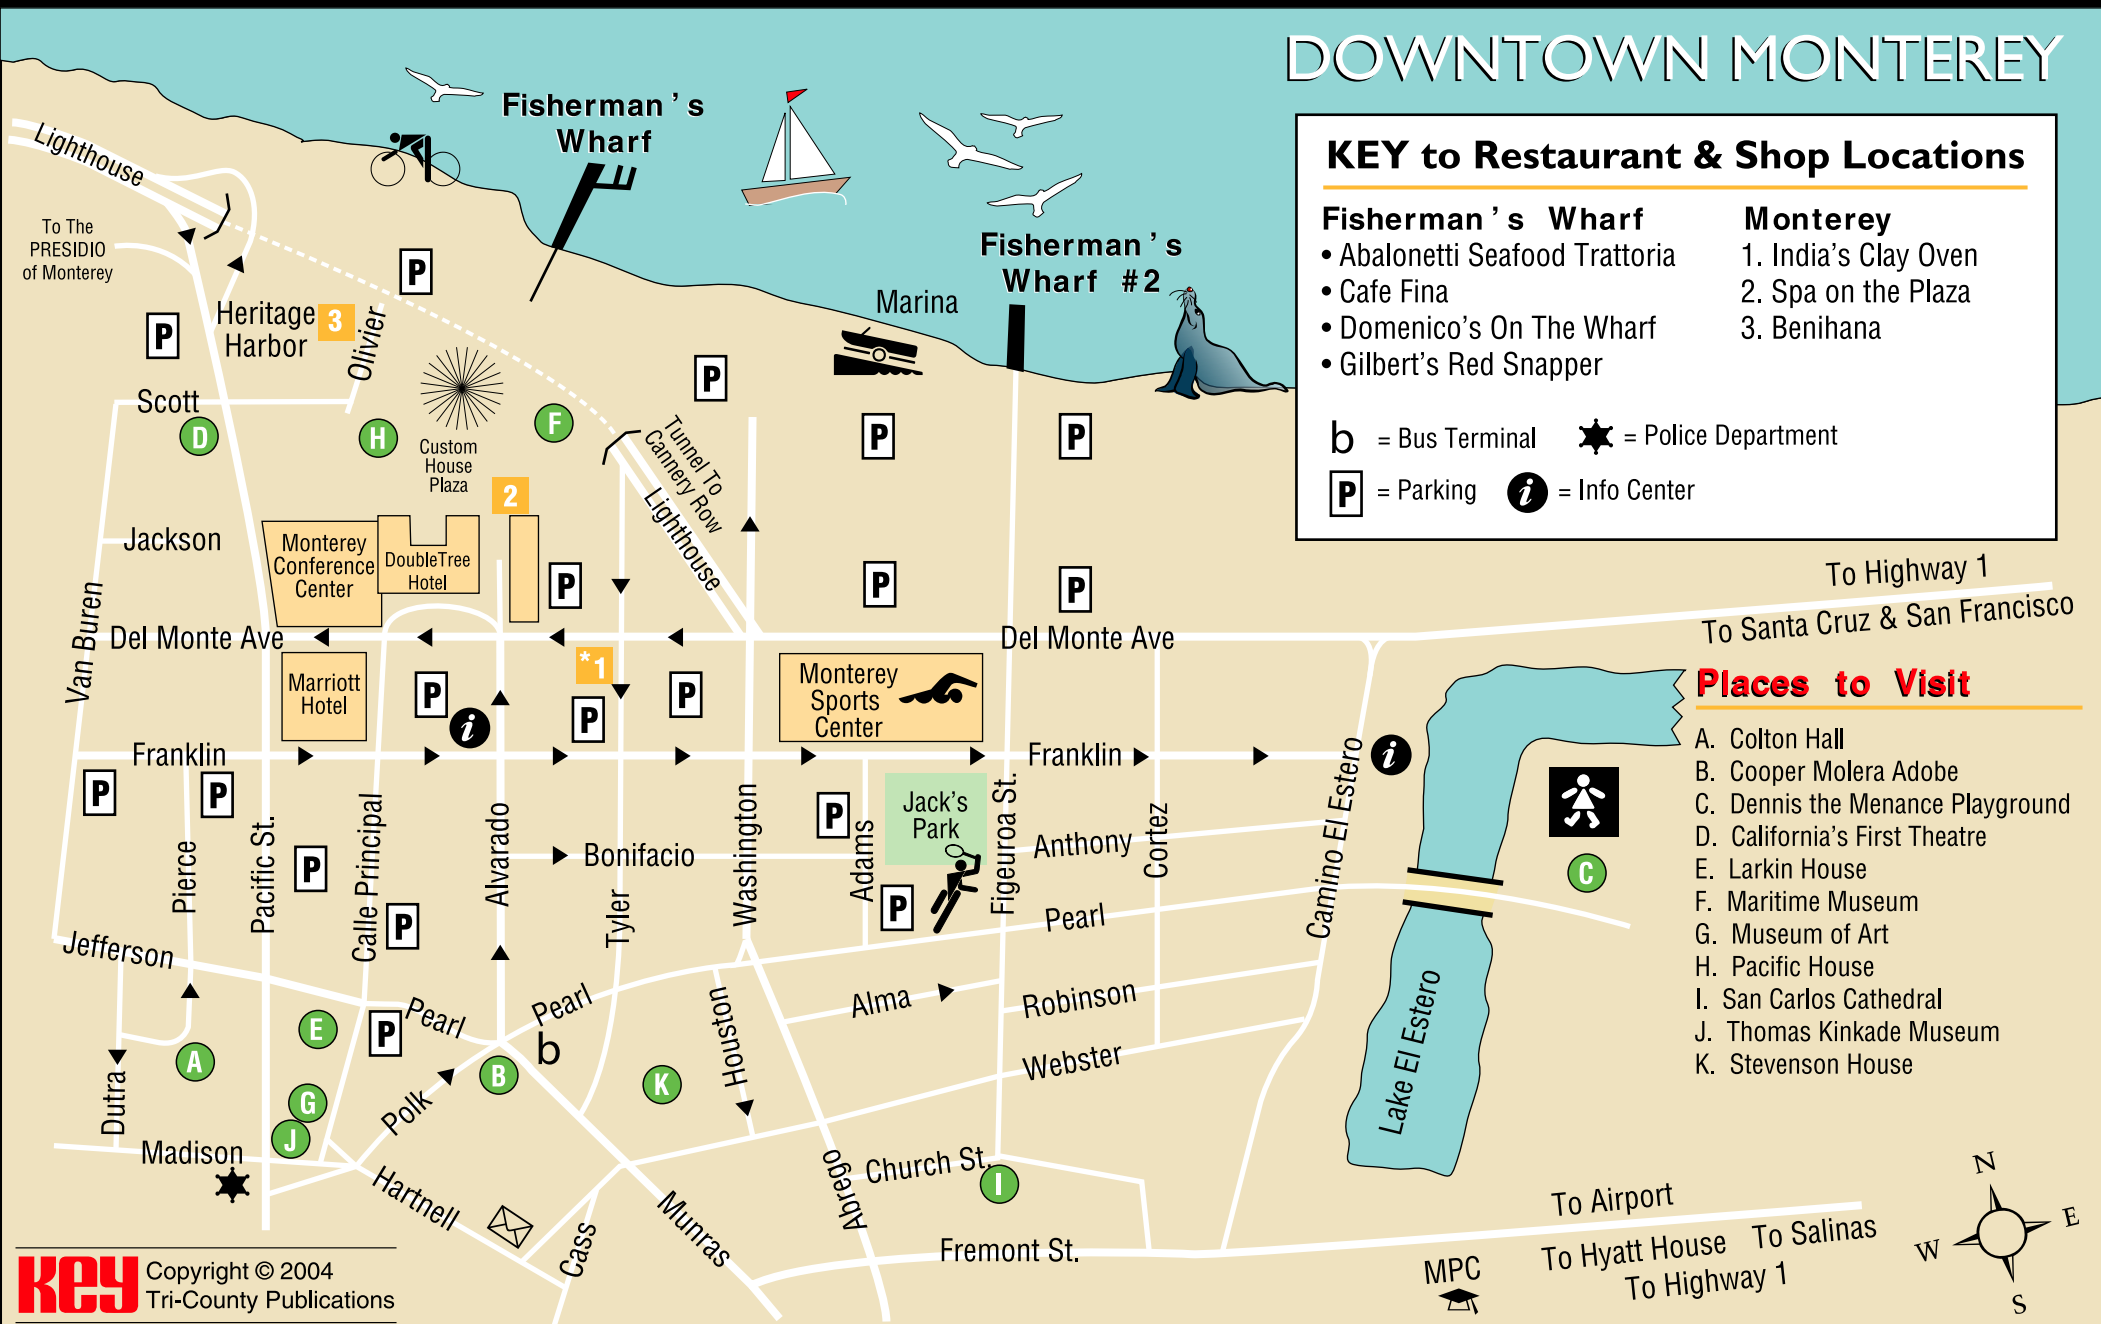

## KEY to Restaurant & Shop Locations

### Fisherman's Wharf

- Abalonetti Seafood Trattoria
- Cafe Fina
- Domenico's On The Wharf
- Gilbert's Red Snapper

### Monterey

1. India's Clay Oven
2. Spa on the Plaza
3. Benihana

**b** = Bus Terminal    **★** = Police Department

**P** = Parking    **i** = Info Center

## Places to Visit

- A. Colton Hall
- B. Cooper Molera Adobe
- C. Dennis the Menace Playground
- D. California's First Theatre
- E. Larkin House
- F. Maritime Museum
- G. Museum of Art
- H. Pacific House
- I. San Carlos Cathedral
- J. Thomas Kinkade Museum
- K. Stevenson House